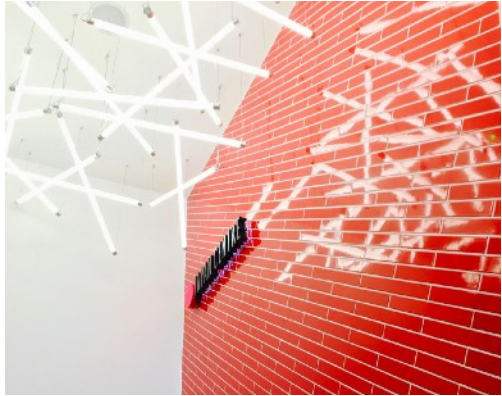

JAPAN CENTRE

Bluecrow Projects worked in conjunction with CADA Design to create London's most loved Japanese supermarket.

On walking through the entrance on the timber effect floor tiles and past the bespoke counter on the first floor, you are greeted by a remarkable staircase feature with randomly suspended linear light fittings, parallel to the staircase a red tiled wall in a brick bond pattern taking you to the basement.

Once inside the basement decorated in light Japanese wood, the design consisted of unique and specialist rooms ranging from the Tea Room, Sake Room, Miso Room as well as the 100 seat dine-in courtyard. Just one of the many bespoke elements includes a Miso light display with a suspended burnished steel works frame with LED pendent lighting encapsulated with manila rope cut in an undulating pattern.