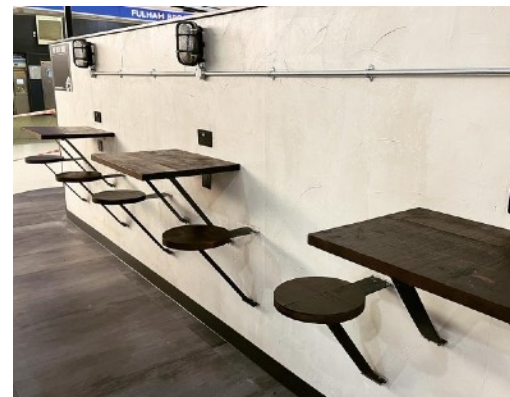

## BLACK SHEEP COFFEE - FULHAM

Bluecrow have been the main contractor for many Black Sheep Coffee projects over the last year, and Fulham Broadway was no different.

Keeping in with Black Sheep's ethos and awesome design ideas, the Bluecrow teams went full steam ahead with the superbly located Fulham Broadway project. Slightly different from your normal shop or restaurant fit-out, with this project being in the concourse of Fulham Train Station.

Bluecrow Joinery created all the bespoke joinery throughout, including counters, point of sale area, back of house store rooms with external wall mounted seating, and antique oak cladding for the signage on front of the large leaner counter. Bluecrow Metalworks crated all galvanised box section frames, leaner counters with privacy screen, upper back bar gantry, and a huge rolled boxed steel halo. Another great project completed by the teams at Bluecrow.