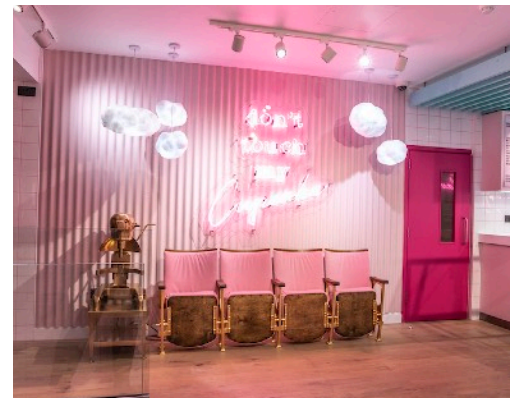

When it comes to shopfitting, Bluecrow specialise in the restaurant, bar and retail sectors. We have the confidence, knowledge and expertise to deliver your vision on time and within budget.