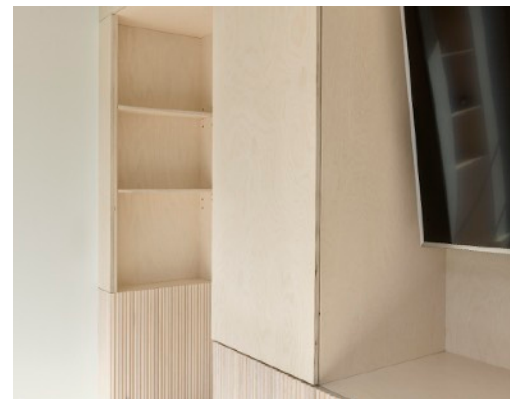

When it comes to shopfitting, Bluecrow specialise in the restaurant, bar and retail sectors. We have the confidence, knowledge and expertise to deliver your vision on time and within budget.