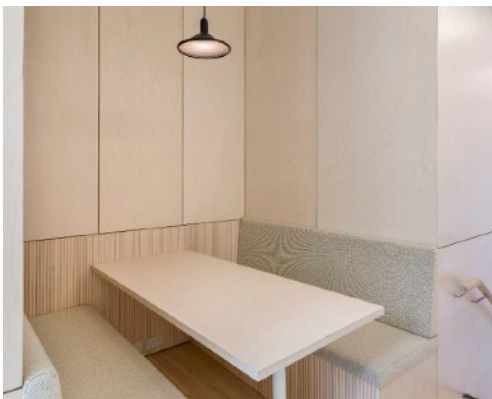

When it comes to shopfitting, Bluecrow specialise in the restaurant, bar and retail sectors. We have the confidence, knowledge and expertise to deliver your vision on time and within budget.