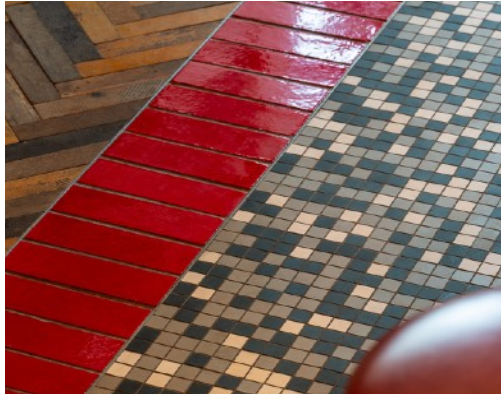

PROJECT STUDY

PATTY & BUN

Rolling straight on after Patty & Bun Brighton, the latest of their 3 pronged attack (more about that later!) was a fit-out at the recently re-developed Television Centre Retail.

Featuring all the key ingredients that have become synonymous to a perfect Patty & Bun, reclaimed timber flooring, Georgian wired glass, brushed aluminium bar tops, crimson red Brick slip.

Interesting features were American diner style booth seating located centrally with banquette seating and Iroko window shelving around the perimeter of the unit. A huge 4m high counter pass with box steel shelving for storage and Georgian wired glass window splits the BOH and preparation where the magic happens from the happy customers whilst attractive display shelving sits in the window looking out at the atrium.