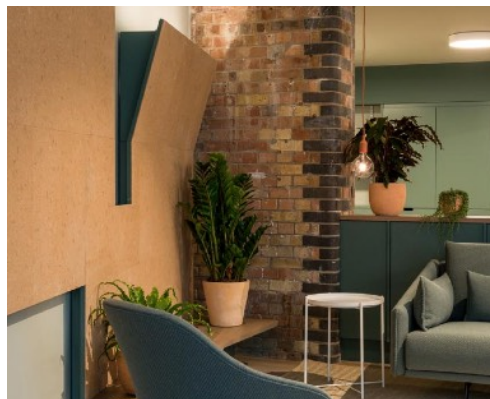

# REKKI OFFICES

This 8 week office fit-out was Bluecrow's first collaboration with Projects Office. New acoustic walls and dropped ceilings were built along with the relocation of existing glass partitions.

Existing Washrooms and kitchenette were refurbished and stripped out to include a new shower room.

When it comes to shopfitting, Bluecrow specialise in the restaurant, bar and retail sectors. We have the confidence, knowledge and expertise to deliver your vision on time and within budget.