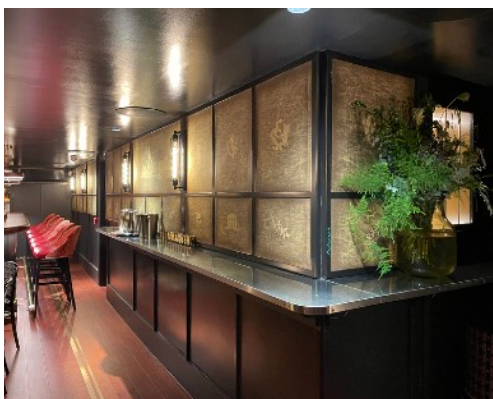

SWIFT BOROUGH

This is the third project from the teams at Bluecrow for Swift, and as with every project undertaken, we pride ourselves on quality workmanship from start to finish. This project comprised of a multitude of detailed features within the two different floors, offering two separate experiences.

On entering, you are greeted by the stunning bespoke enamel bar with round top nosing including a brass inlay trim, a signature throughout Swift Bars.

From checked floors and wall tiling, bespoke Marble leaner bars, to leather Banquette seating and extra large mirrors reflecting the narrow space giving you a sense of a larger venue, you walk on through to the end of the ground floor bar, where a doorway with reeded privacy glass either side, encapsulates a multiple mirrored room with more leather banquette seating for a more semi private, drinking room for small groups.