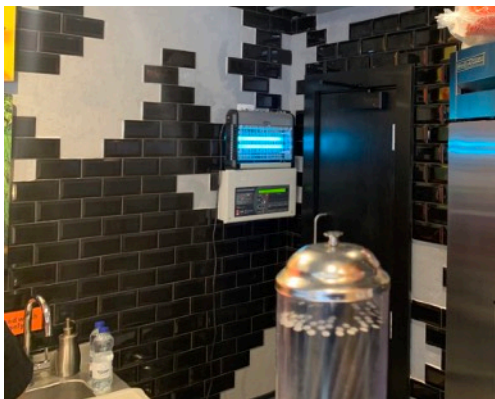

# WOK TO WALK

Wok To Walk – The best Wok in town – A Double Fit-Out!

A short time before CoronaVirus came and without being aware of the huge impact it would have on the industry, Wok To Walk decided to refit their restaurant in Brewer Street as well as Cranbourn Street and didn't look back.

Even with the city in lockdown, works were underway and continued in-line with the Government Health & Safety Guidelines ensuring all members of the team were safe to continue.

Bluecrow completed the two fit-outs with all joinery items supplied by Bluecrow joinery. This included many bespoke features ranging from timber coated in clear lacquer, an ice well, condiment trays, powder coated gantry's and powder coated black steel trims throughout – even the stalls were steel fabricated with a ply top to the owners design and specifications. We also built a new shopfront for Brewer street using solid Accoya timber with a Black paint finish.