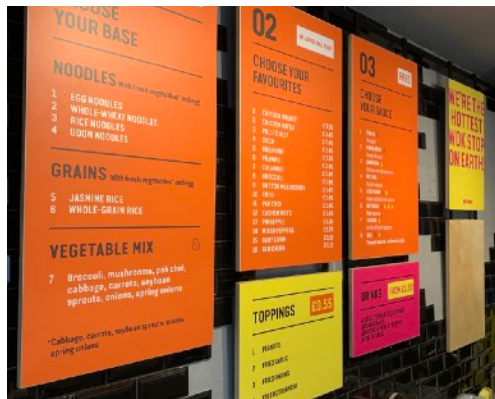

# WOK TO WALK

Wok To Walk – The best Wok in town – A Double Fit-Out!

A short time before CoronaVirus came and without being aware of the huge impact it would have on the industry, Wok To Walk decided to refit their restaurant in Brewer Street as well as Cranbourn Street and didn't look back.

Even with the city in lockdown, works were underway and continued in-line with the Government Health & Safety Guidelines ensuring all members of the team were safe to continue.

Bluecrow completed the two fit-outs with all joinery items supplied by Bluecrow joinery. This included many bespoke features ranging from timber coated in clear lacquer, an ice well, condiment trays, powder coated gantry's and powder coated black steel trims throughout – even the stalls were steel fabricated with a ply top to the owners design and specifications. We also built a new shopfront for Brewer street using solid Accoya timber with a Black paint finish.