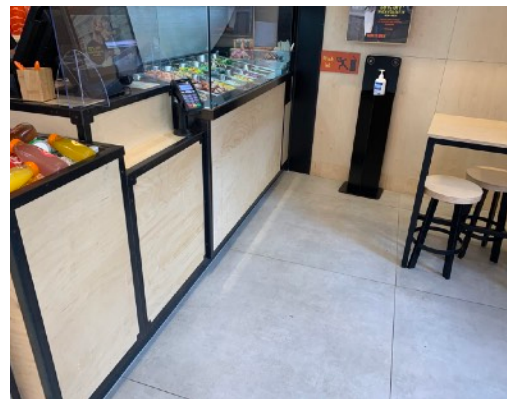

# WOK TO WALK

Wok To Walk – The best Wok in town – A Double Fit-Out!

A short time before CoronaVirus came and without being aware of the huge impact it would have on the industry, Wok To Walk decided to refit their restaurant in Brewer Street as well as Cranbourn Street and didn't look back.

Even with the city in lockdown, works were underway and continued in-line with the Government Health & Safety Guidelines ensuring all members of the team were safe to continue.

Bluecrow completed the two fit-outs with all joinery items supplied by Bluecrow joinery. This included many bespoke features ranging from timber coated in clear lacquer, an ice well, condiment trays, powder coated gantry's and powder coated black steel trims throughout – even the stalls were steel fabricated with a ply top to the owners design and specifications. We also built a new shopfront for Brewer street using solid Accoya timber with a Black paint finish.