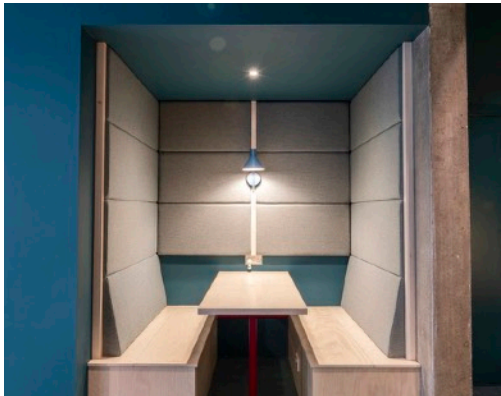

ACCURX

This was Bluecrow's 4th fit-out working with the team at Project Office, a four week office refurbishment, this time in Haggerston, for a successful app developer.

The job entailed a new lighting scheme, power layout and flooring and decoration throughout. This was also Projects first collaboration with sister company, Bluecrow Joinery.

The most special part of the fit-out was the whitewashed pine staged seating, office screens with train carriages providing effective spaces for employees to work and relax together. The team at Bluecrow thoroughly enjoyed working with PO again and wish the team behind accuRx the best of luck in their new amazing space.