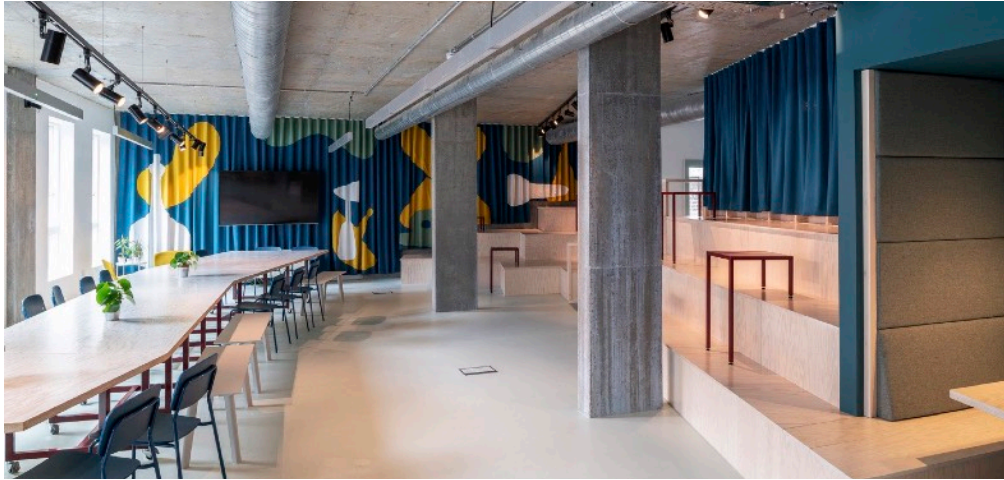

ACCURX

This was Bluecrow's 4th fit-out working with the team at Project Office, a four week office refurbishment, this time in Haggerston, for a successful app developer.

The job entailed a new lighting scheme, power layout and flooring and decoration throughout. This was also Projects first collaboration with sister company, Bluecrow Joinery.

The most special part of the fit-out was the whitewashed pine staged seating, office screens with train carriages providing effective spaces for employees to work and relax together. The team at Bluecrow thoroughly enjoyed working with PO again and wish the team behind accuRx the best of luck in their new amazing space.

When it comes to shopfitting, Bluecrow specialise in the restaurant, bar and retail sectors. We have the confidence, knowledge and expertise to deliver your vision on time and within budget.