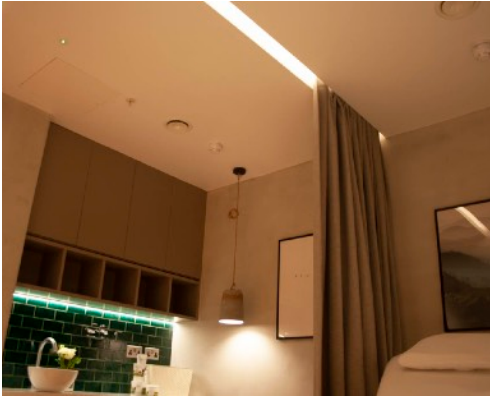

# THE NAIL SPA

Bluecrow worked alongside Design Clarity to create an oasis of tranquillity that is “The Nail Spa” in Westfield, Stratford.

Bespoke joinery units throughout the store including the three treatment rooms, came in a variety of different finishes ranging from natural wood, polished concrete, mosaic & high gloss tiles and more.

With the mosaic style floor from Italy taking centre stage, the contrast of this against the intricate detail of the oak panelling and surrounding display units works beautifully.

The oak panelled “raft” on the ceiling is made up of nine connected panels which weighed approx. 2 tonnes, this is an impressive and noticeable structure by itself.