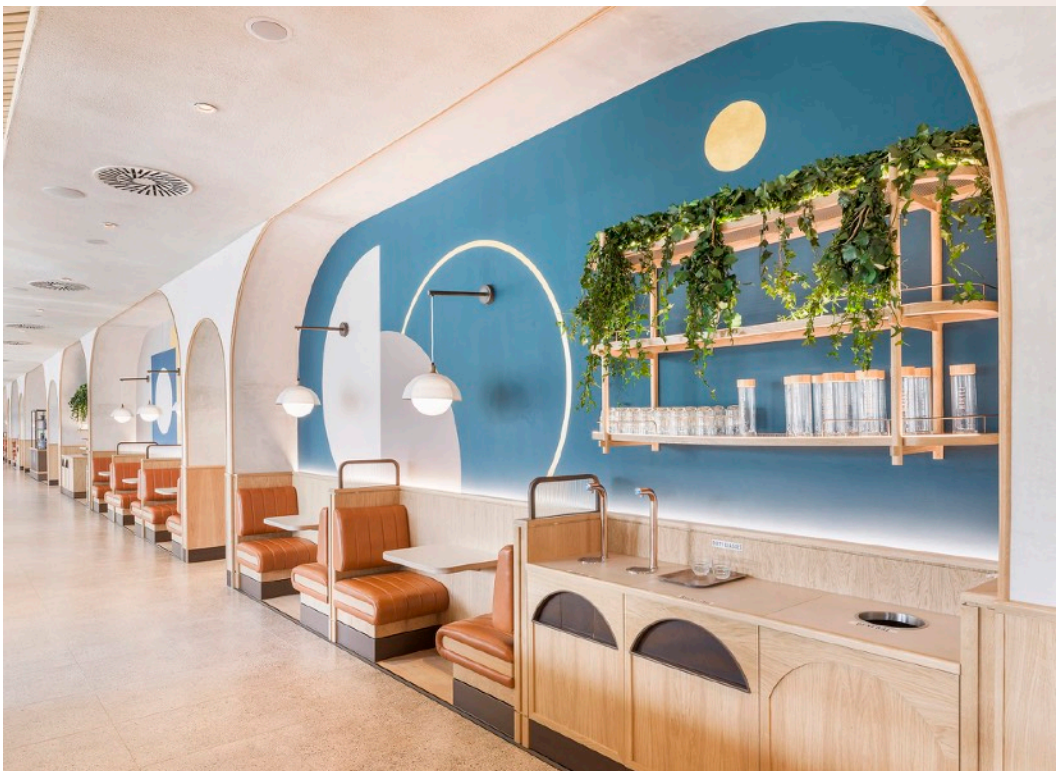

# 22 Bishopsgate The Market

All bespoke joinery within this project was manufactured by our team at Bluecrow Joinery, with Bluecrow Projects being the main contractor.

The magnificent fit-out of 22 Bishopsgate - The Market, consisted of 20,000sq ft of restaurant and retail space within 7 different zones including 4 kiosks, banquette with core wall seating, window, column, free standing leaner counters, solid oak doors and zonal solid oak ceilings.