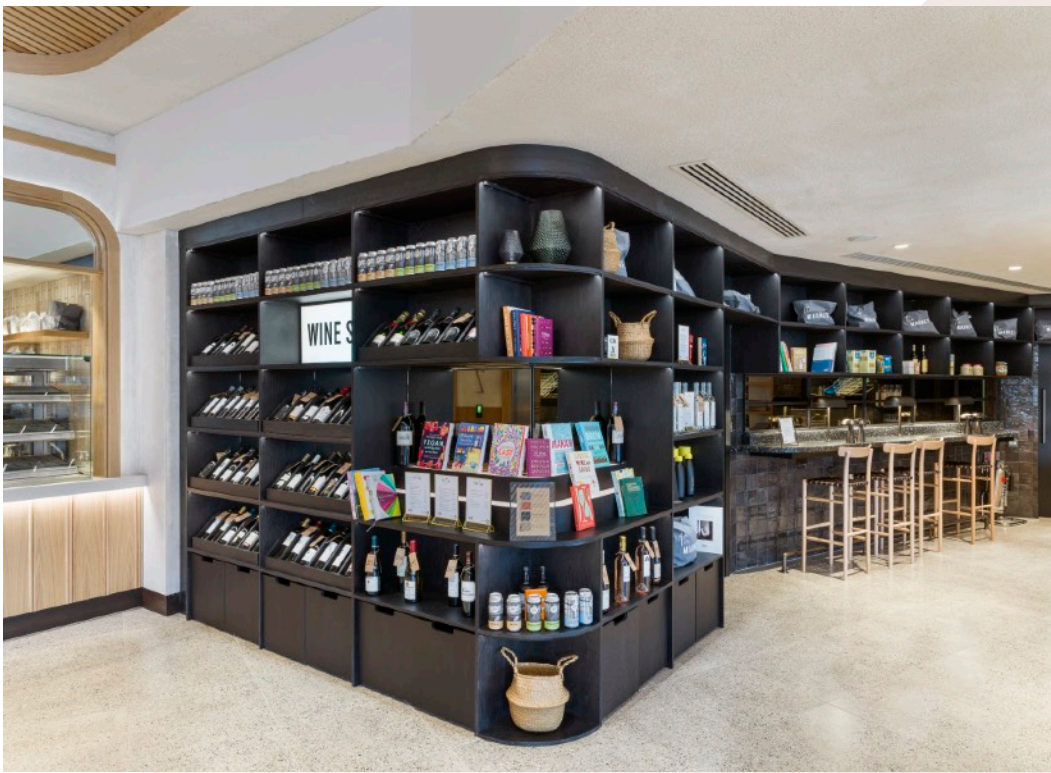

# 22 Bishopsgate The Market

All bespoke joinery within this project was manufactured by our team at Bluecrow Joinery, with Bluecrow Projects being the main contractor.

The magnificent fit-out of 22 Bishopsgate - The Market, consisted of 20,000sq ft of restaurant and retail space within 7 different zones including 4 kiosks, banquette with core wall seating, window, column, free standing leaner counters, solid oak doors and zonal solid oak ceilings.