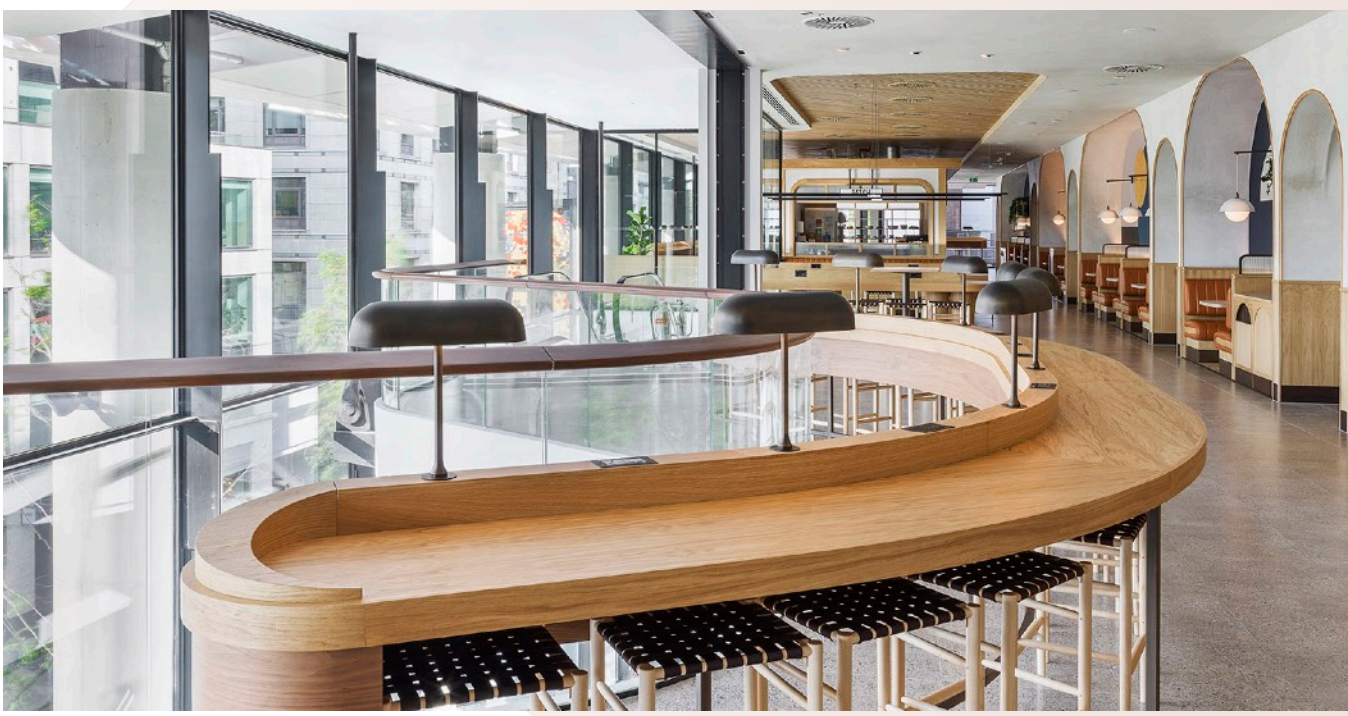

# 22 Bishopsgate The Market

All bespoke joinery within this project was manufactured by our team at Bluecrow Joinery, with Bluecrow Projects being the main contractor.

The magnificent fit-out of 22 Bishopsgate - The Market, consisted of 20,000sq ft of restaurant and retail space within 7 different zones including 4 kiosks, banquette with core wall seating, window, column, free standing leaner counters, solid oak doors and zonal solid oak ceilings.