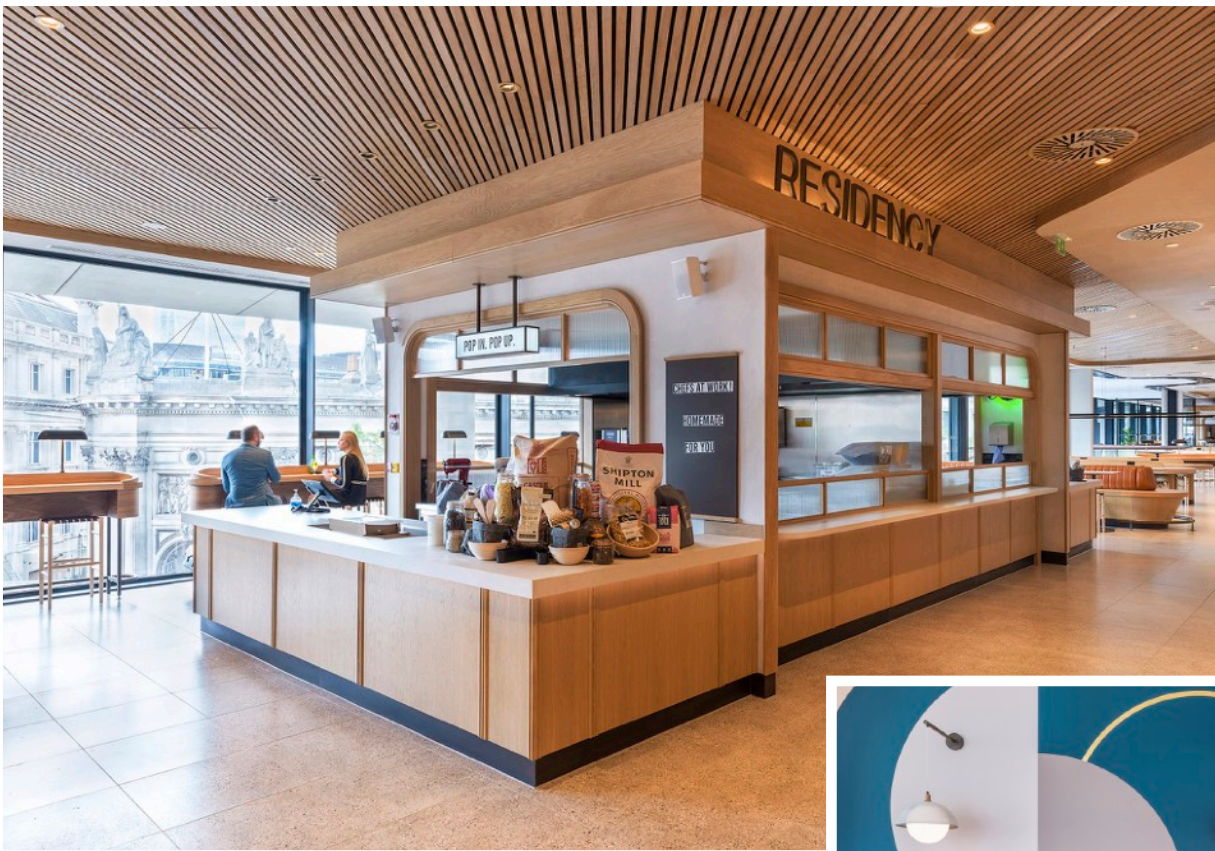

# 22 Bishopsgate The Market

All bespoke joinery within this project was manufactured by our team at Bluecrow Joinery, with Bluecrow Projects being the main contractor.

The magnificent fit-out of 22 Bishopsgate - The Market, consisted of 20,000sq ft of restaurant and retail space within 7 different zones including 4 kiosks, banquette with core wall seating, window, column, free standing leaner counters, solid oak doors and zonal solid oak ceilings.