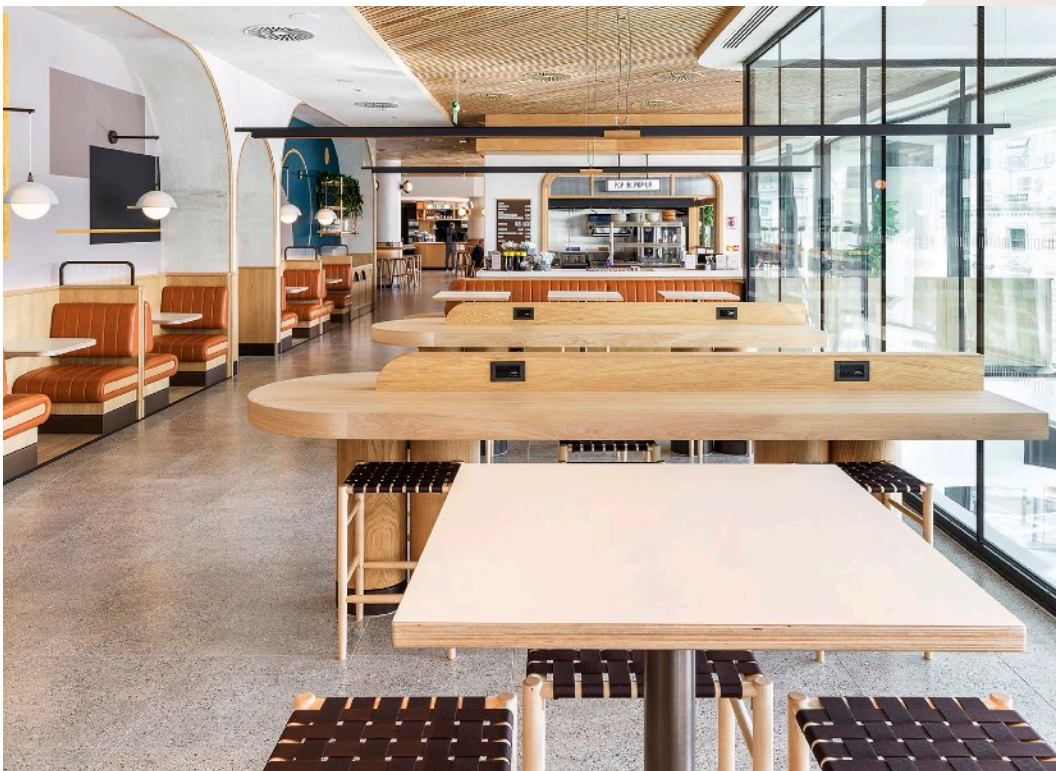

# 22 Bishopsgate The Market

All bespoke joinery within this project was manufactured by our team at Bluecrow Joinery, with Bluecrow Projects being the main contractor.

The magnificent fit-out of 22 Bishopsgate - The Market, consisted of 20,000sq ft of restaurant and retail space within 7 different zones including 4 kiosks, banquette with core wall seating, window, column, free standing leaner counters, solid oak doors and zonal solid oak ceilings.