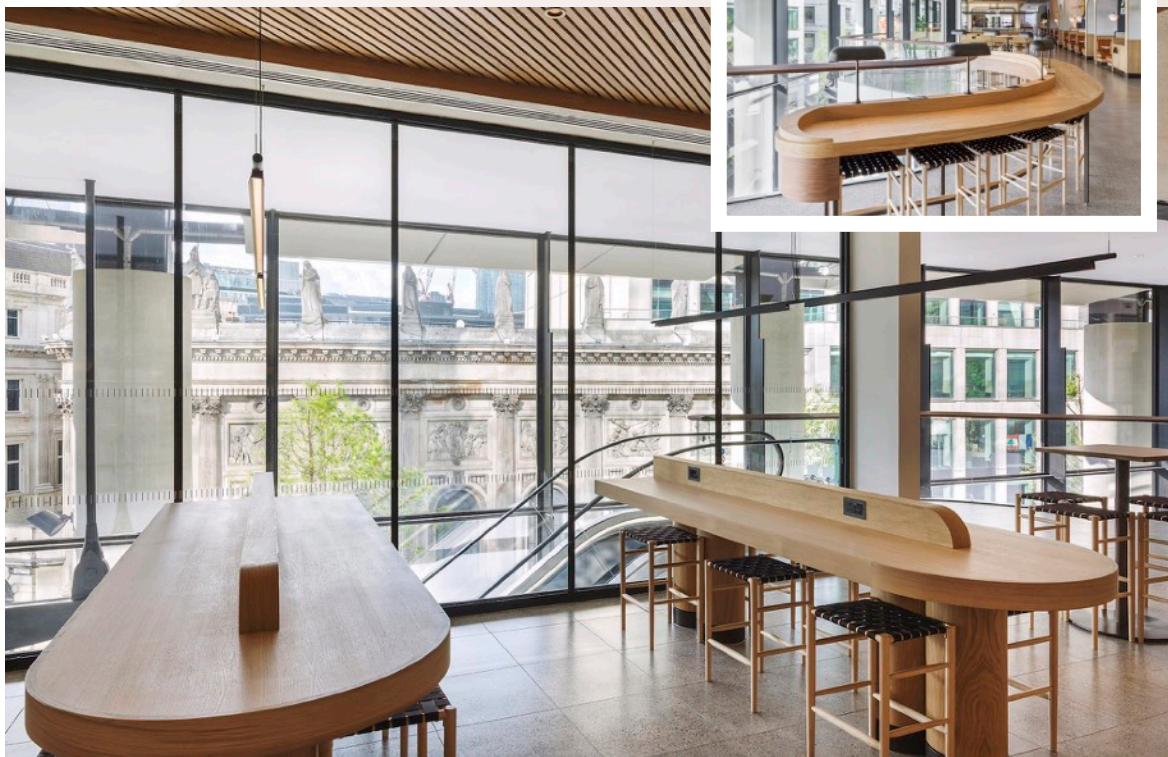

# 22 Bishopsgate The Market

All bespoke joinery within this project was manufactured by our team at Bluecrow Joinery, with Bluecrow Projects being the main contractor.

The magnificent fit-out of 22 Bishopsgate - The Market, consisted of 20,000sq ft of restaurant and retail space within 7 different zones including 4 kiosks, banquette with core wall seating, window, column, free standing leaner counters, solid oak doors and zonal solid oak ceilings.