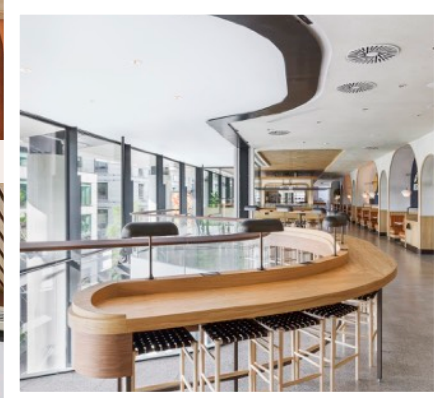

# 22 Bishopsgate The Market

All bespoke joinery within this project was manufactured by our team at Bluecrow Joinery, with Bluecrow Projects being the main contractor.

The magnificent fit-out of 22 Bishopsgate - The Market, consisted of 20,000sq ft of restaurant and retail space within 7 different zones including 4 kiosks, banquette with core wall seating, window, column, free standing leaner counters, solid oak doors and zonal solid oak ceilings.