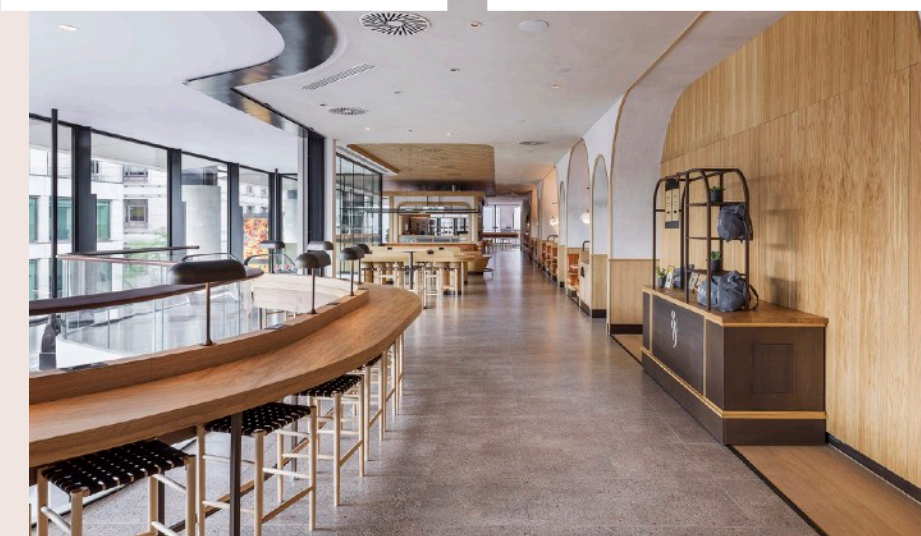

# 22 Bishopsgate The Market

All bespoke joinery within this project was manufactured by our team at Bluecrow Joinery, with Bluecrow Projects being the main contractor.

The magnificent fit-out of 22 Bishopsgate - The Market, consisted of 20,000sq ft of restaurant and retail space within 7 different zones including 4 kiosks, banquette with core wall seating, window, column, free standing leaner counters, solid oak doors and zonal solid oak ceilings.