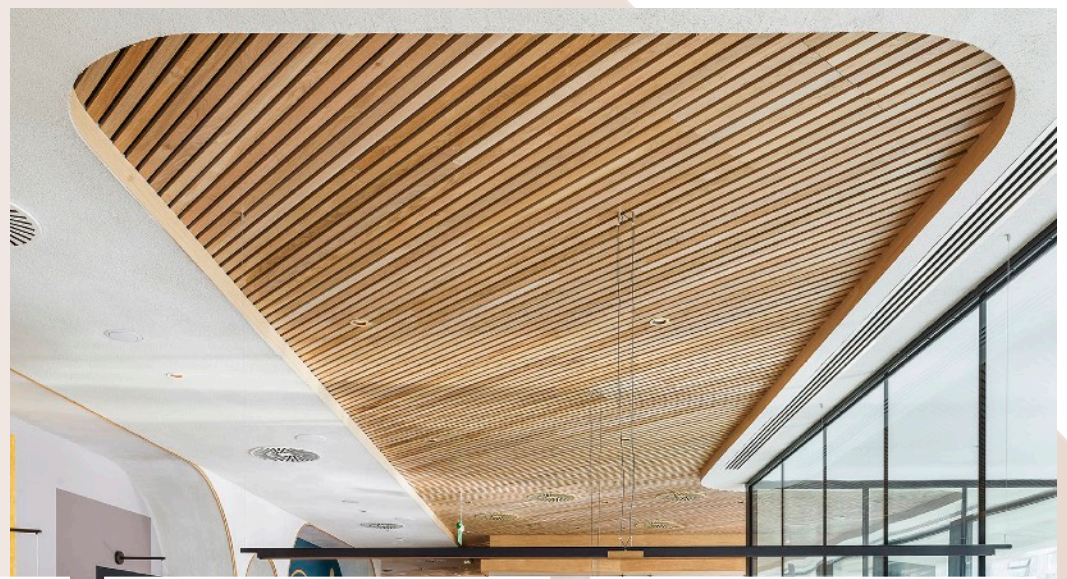

# 22 Bishopsgate The Market

All bespoke joinery within this project was manufactured by our team at Bluecrow Joinery, with Bluecrow Projects being the main contractor.

The magnificent fit-out of 22 Bishopsgate - The Market, consisted of 20,000sq ft of restaurant and retail space within 7 different zones including 4 kiosks, banquette with core wall seating, window, column, free standing leaner counters, solid oak doors and zonal solid oak ceilings.