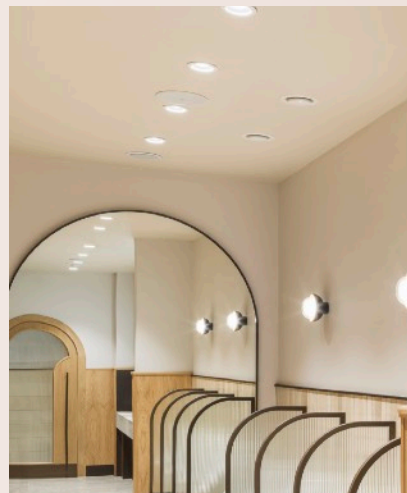

# 22 Bishopsgate The Market

All bespoke joinery within this project was manufactured by our team at Bluecrow Joinery, with Bluecrow Projects being the main contractor.

The magnificent fit-out of 22 Bishopsgate - The Market, consisted of 20,000sq ft of restaurant and retail space within 7 different zones including 4 kiosks, banquette with core wall seating, window, column, free standing leaner counters, solid oak doors and zonal solid oak ceilings.