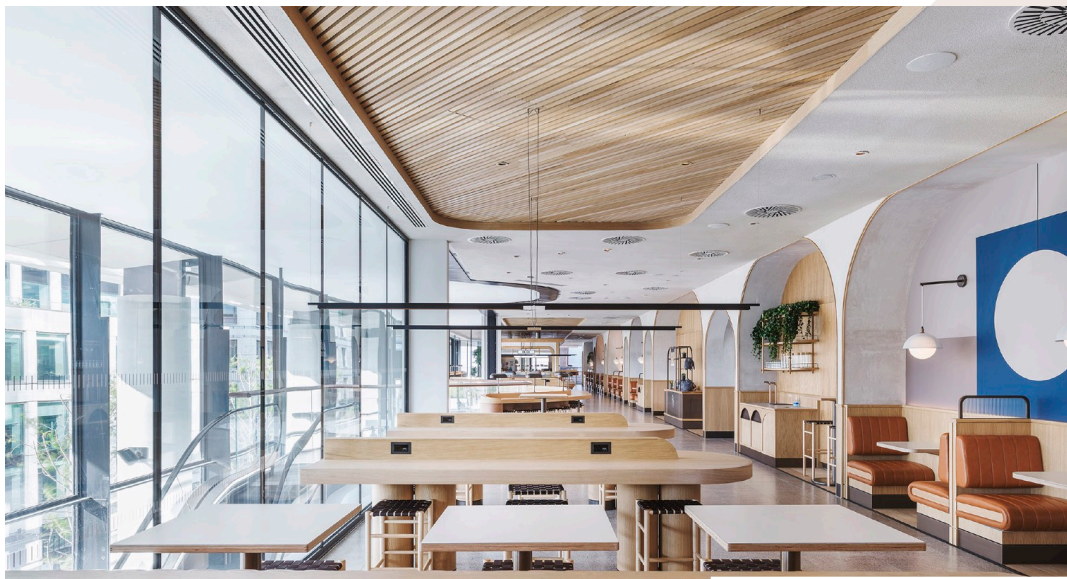

# 22 Bishopsgate The Market

All bespoke joinery within this project was manufactured by our team at Bluecrow Joinery, with Bluecrow Projects being the main contractor.

The magnificent fit-out of 22 Bishopsgate - The Market, consisted of 20,000sq ft of restaurant and retail space within 7 different zones including 4 kiosks, banquette with core wall seating, window, column, free standing leaner counters, solid oak doors and zonal solid oak ceilings.