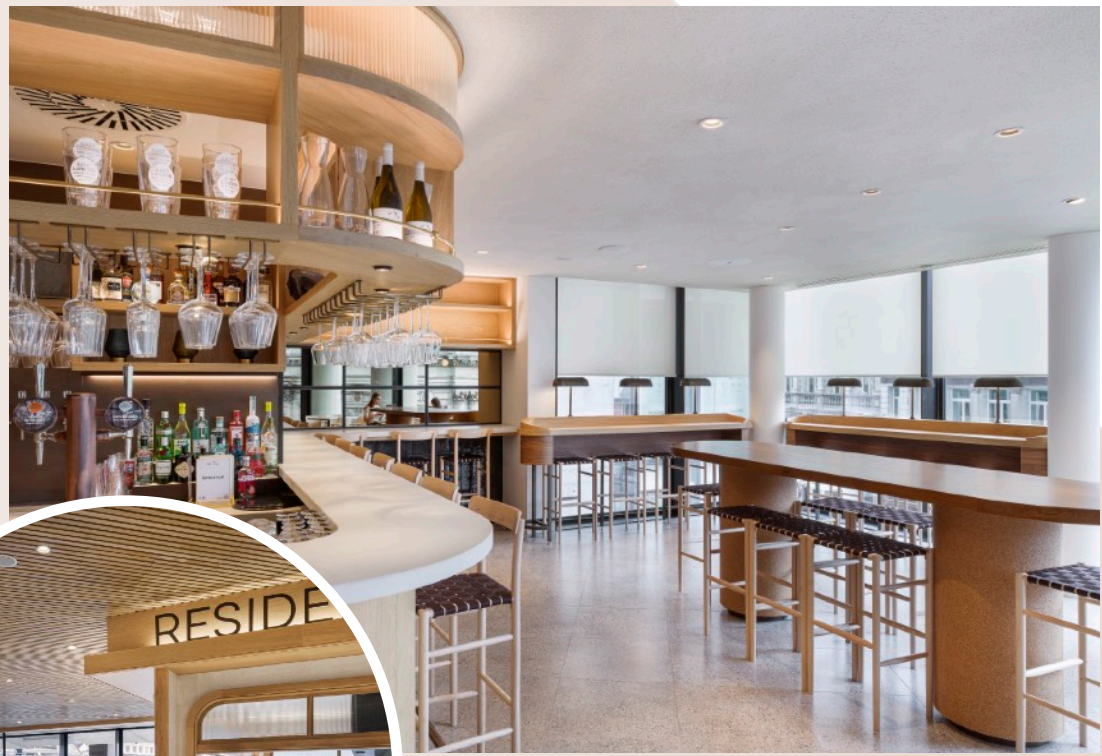

# 22 Bishopsgate The Market

All bespoke joinery within this project was manufactured by our team at Bluecrow Joinery, with Bluecrow Projects being the main contractor.

The magnificent fit-out of 22 Bishopsgate - The Market, consisted of 20,000sq ft of restaurant and retail space within 7 different zones including 4 kiosks, banquette with core wall seating, window, column, free standing leaner counters, solid oak doors and zonal solid oak ceilings.