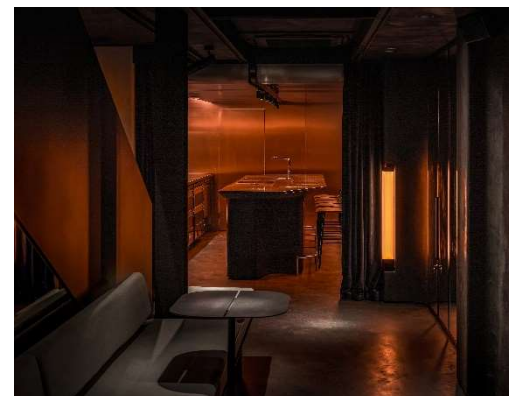

KINKALLY

Bluecrow worked closely with Award Winning Architects Da Bureau and the client Kinkally to develop their design concept and bring it to reality.

Starting from an empty shell, Bluecrow began the task of forming all new perimeter walls and bulkhead ceilings to accept the highly detailed three-layer process of venetian polished plaster finish. All corners of any new wall or reveal were curved internally and externally along with a shadow gap detail top and bottom giving a soft, gentle flowing feel to the space.

The same venetian polished plaster was also used for the floor surface, this made the project programme key to allow a continuous flow to the project. Down in the basement a separate room houses a bespoke bar - Bar Kinky - with Stainless steel floor to ceiling clad walls and main island bar. For more project information, please visit our website.