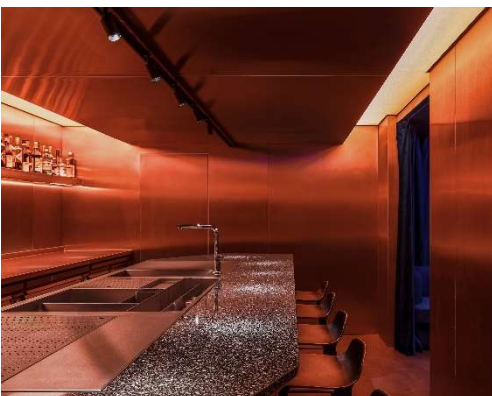

KINKALLY

Bluecrow worked closely with Award Winning Architects Da Bureau and the client Kinkally to develop their design concept and bring it to reality.

Starting from an empty shell, Bluecrow began the task of forming all new perimeter walls and bulkhead ceilings to accept the highly detailed three-layer process of venetian polished plaster finish. All corners of any new wall or reveal were curved internally and externally along with a shadow gap detail top and bottom giving a soft, gentle flowing feel to the space.

The same venetian polished plaster was also used for the floor surface, this made the project programme key to allow a continuous flow to the project. Down in the basement a separate room houses a bespoke bar - Bar Kinky - with Stainless steel floor to ceiling clad walls and main island bar. For more project information, please visit our website.