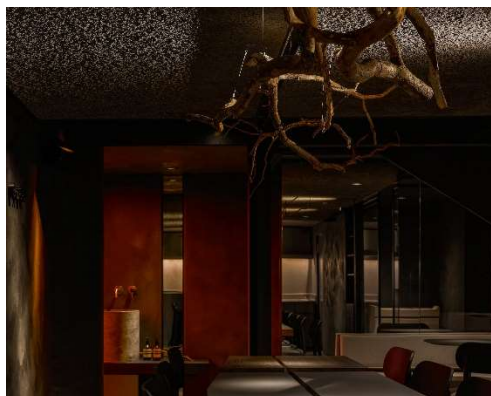

KINKALLY

Bluecrow worked closely with Award Winning Architects Da Bureau and the client Kinkally to develop their design concept and bring it to reality.

Starting from an empty shell, Bluecrow began the task of forming all new perimeter walls and bulkhead ceilings to accept the highly detailed three-layer process of venetian polished plaster finish. All corners of any new wall or reveal were curved internally and externally along with a shadow gap detail top and bottom giving a soft, gentle flowing feel to the space.

The same venetian polished plaster was also used for the floor surface, this made the project programme key to allow a continuous flow to the project. Down in the basement a separate room houses a bespoke bar - Bar Kinky - with Stainless steel floor to ceiling clad walls and main island bar. For more project information, please visit our website.